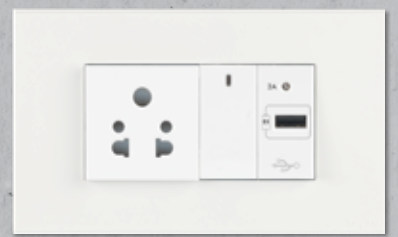

Artisa range of products are designed to match the requirements of electrical installation in modern buildings. The range includes switches, dimmers, hospitality products, communication modules, sockets and cover plates. Front plates are available in variety of colours, material and design finishes. Safety shuttered sockets are in place to avoid accidental contact and protect child from electric shocks.