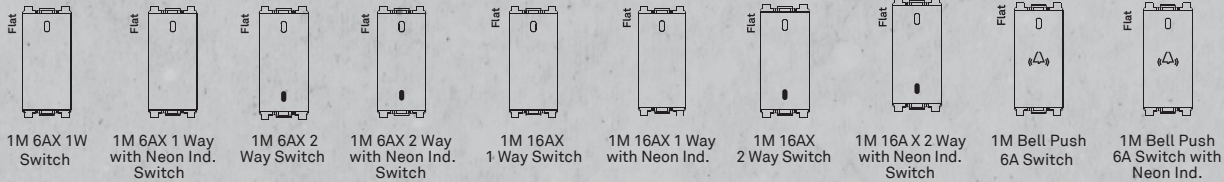

ARTISA FLAT SWITCHES