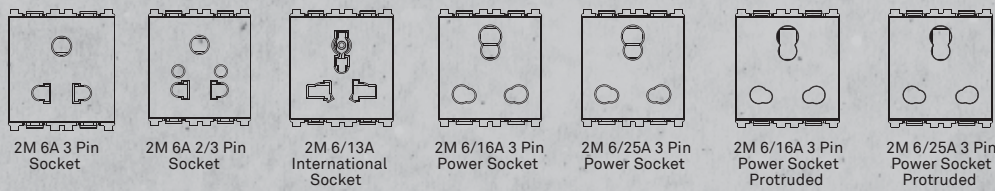

product portfolio

ARTISA SWITCHES

ARTISA FLAT SWITCHES

SOCKETS

FAN REGULATORS | DIMMERS | SAFETY DEVICES

COMMUNICATION | HOSPITALITY

PLATES