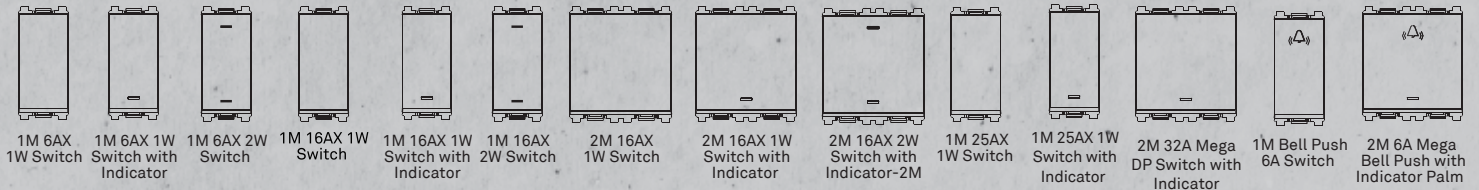

product portfolio

ARTISA SWITCHES