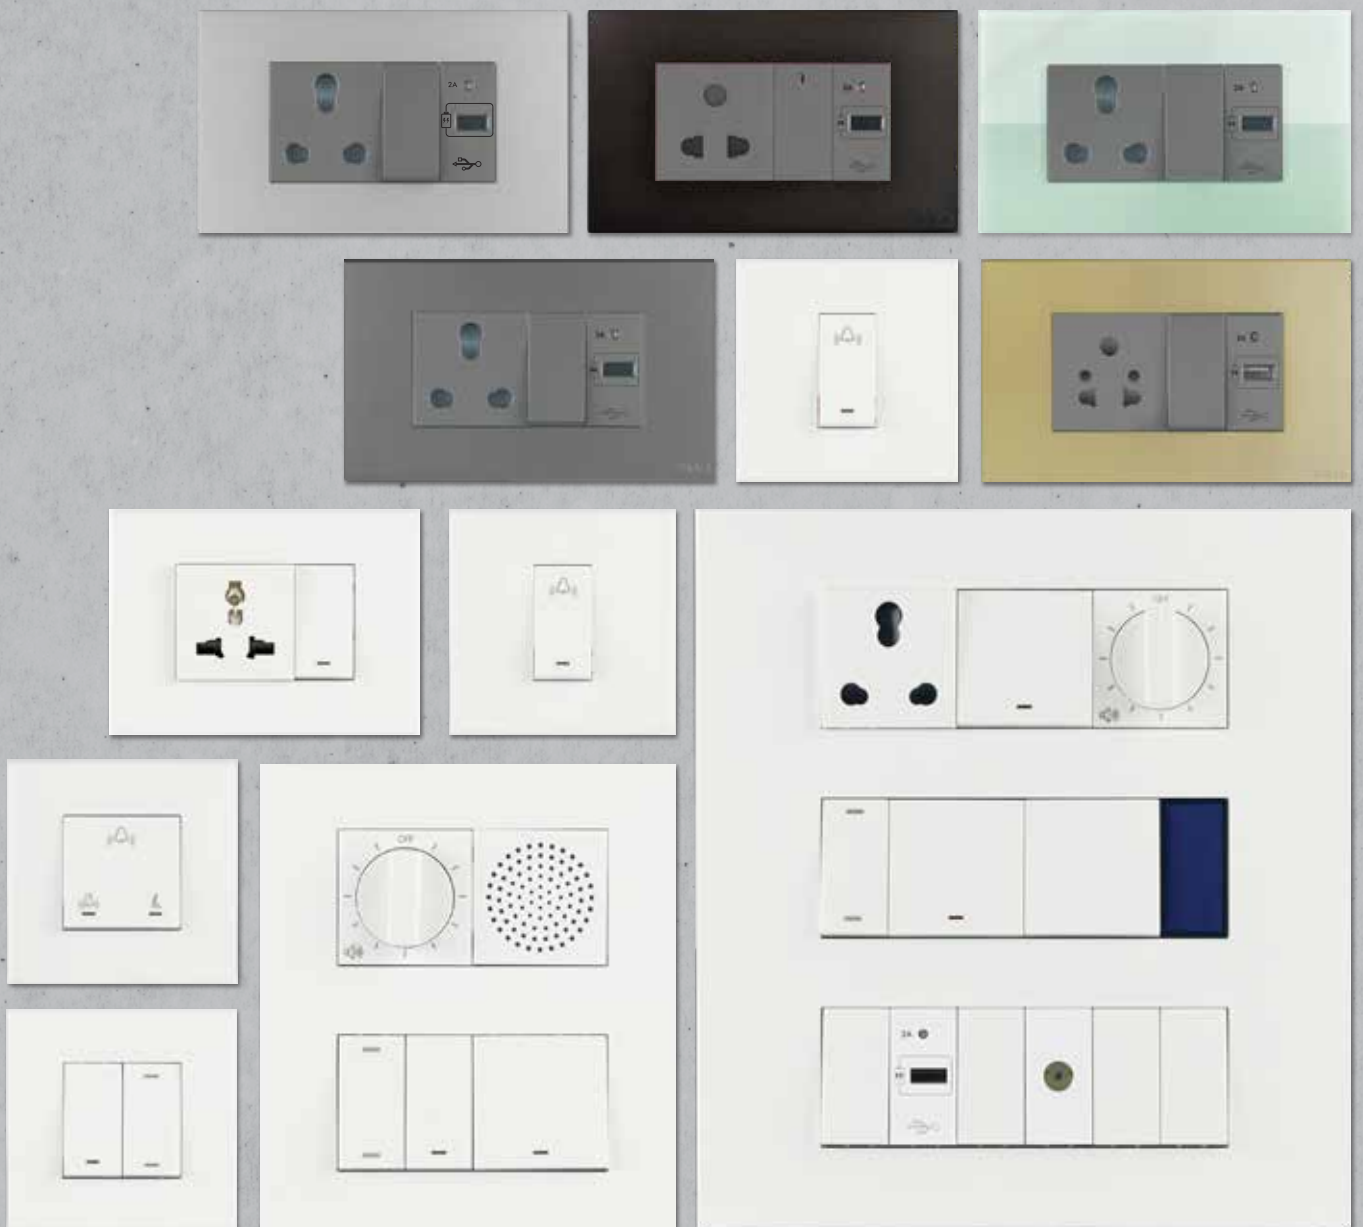

to us quality is paramount
not just quantity