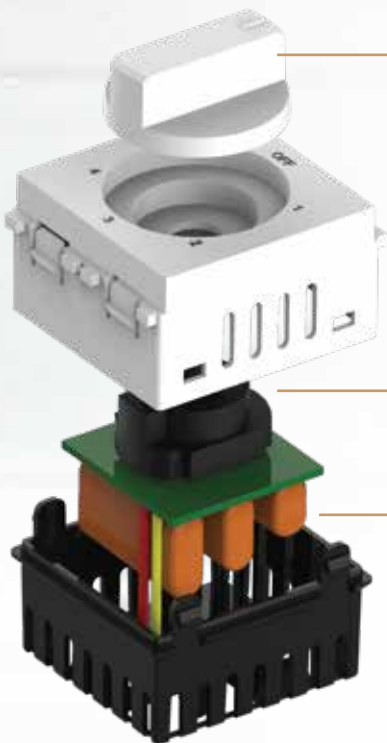

regulator

Fire retardant and anti bacterial material

Energy saver, inverter compatible and support existing wiring

Triple capacitor based for better & uniform speed control

Consume less power at lower steps

Generates less heat