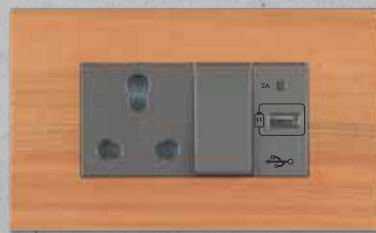

Consume less power at lower steps

Generates less heat

to us quality is paramount
not just quantity

Artisa range of products are designed to match the requirements of electrical installation in modern buildings. The range includes switches, dimmers, hospitality products, communication modules, sockets and cover plates. Front plates are available in variety of colours, material and design finishes. Safety shuttered sockets are in place to avoid accidental contact and protect child from electric shocks.