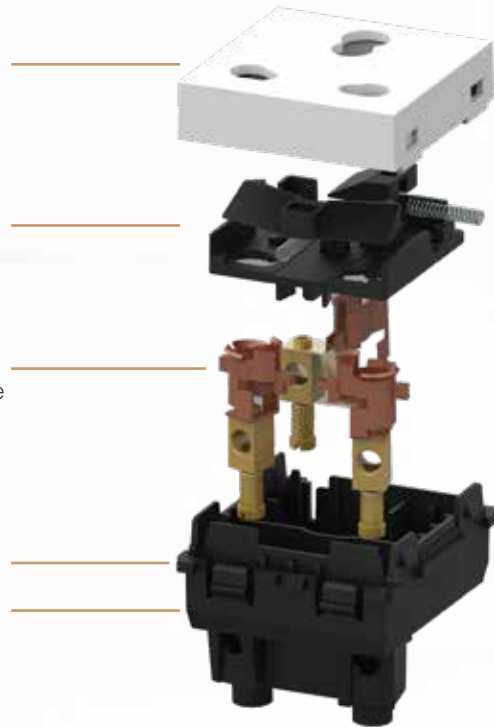

socket

2 Pin plug acceptability

Safety shutter to protect children from electric shock

Copper connectors, brass terminal bush with captive Screw for better performance

Fire retardant and anti - bacterial material

Conforming to RoHS & IS Standard