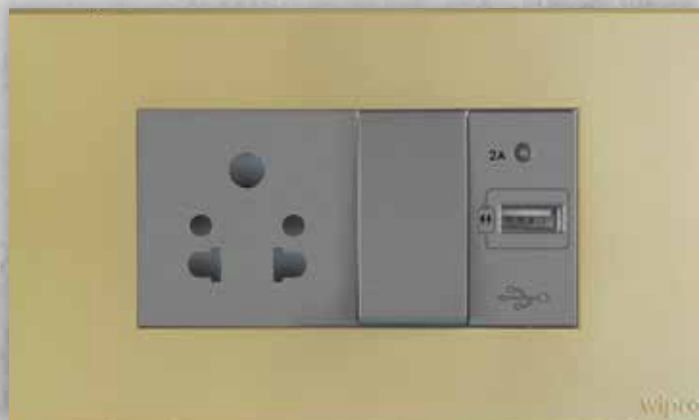

champagne gold