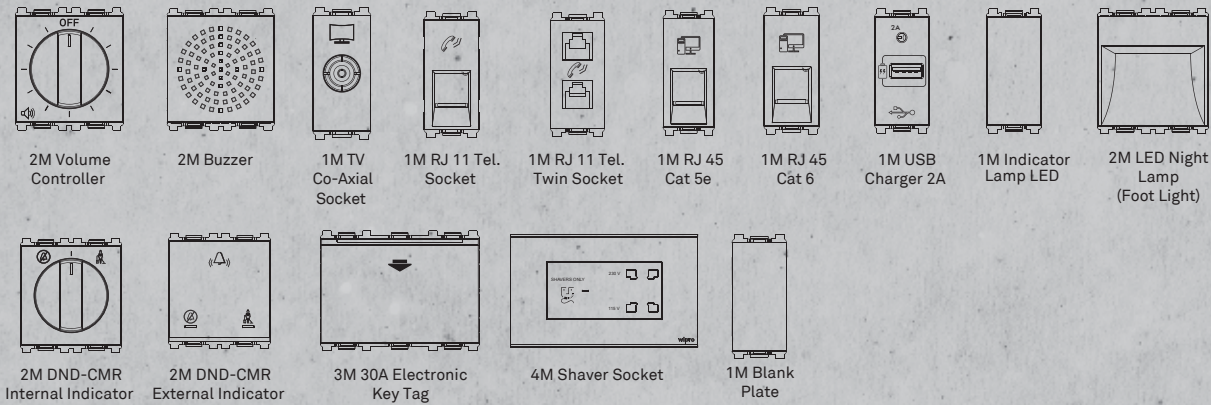

COMMUNICATION | HOSPITALITY