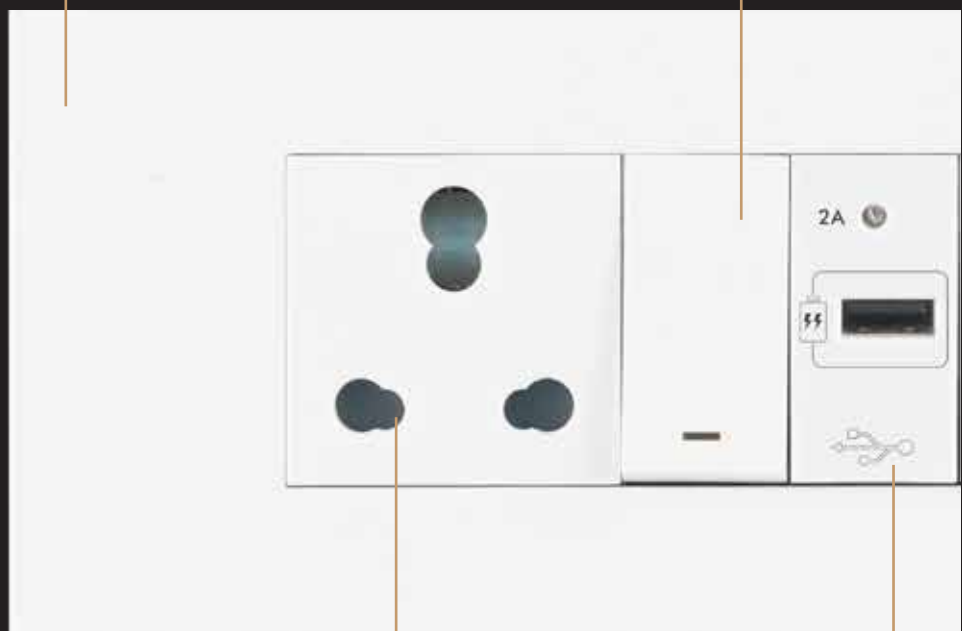

beauty that is skin deep

UV Stabilized material for longer life & protection against de-colourisation

minimal amount of noise during on/off operation

safety shutter to protect children from electric shock

front loading of switch, socket & accessories for ease of installation & removal

USB port for fast charging