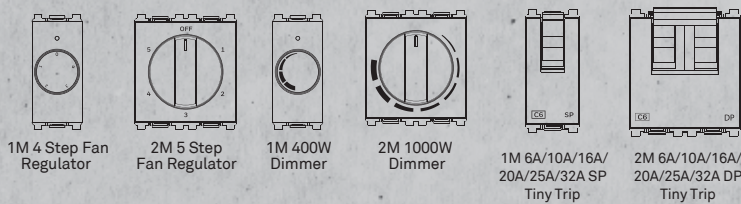

FAN REGULATORS | DIMMERS | SAFETY DEVICES