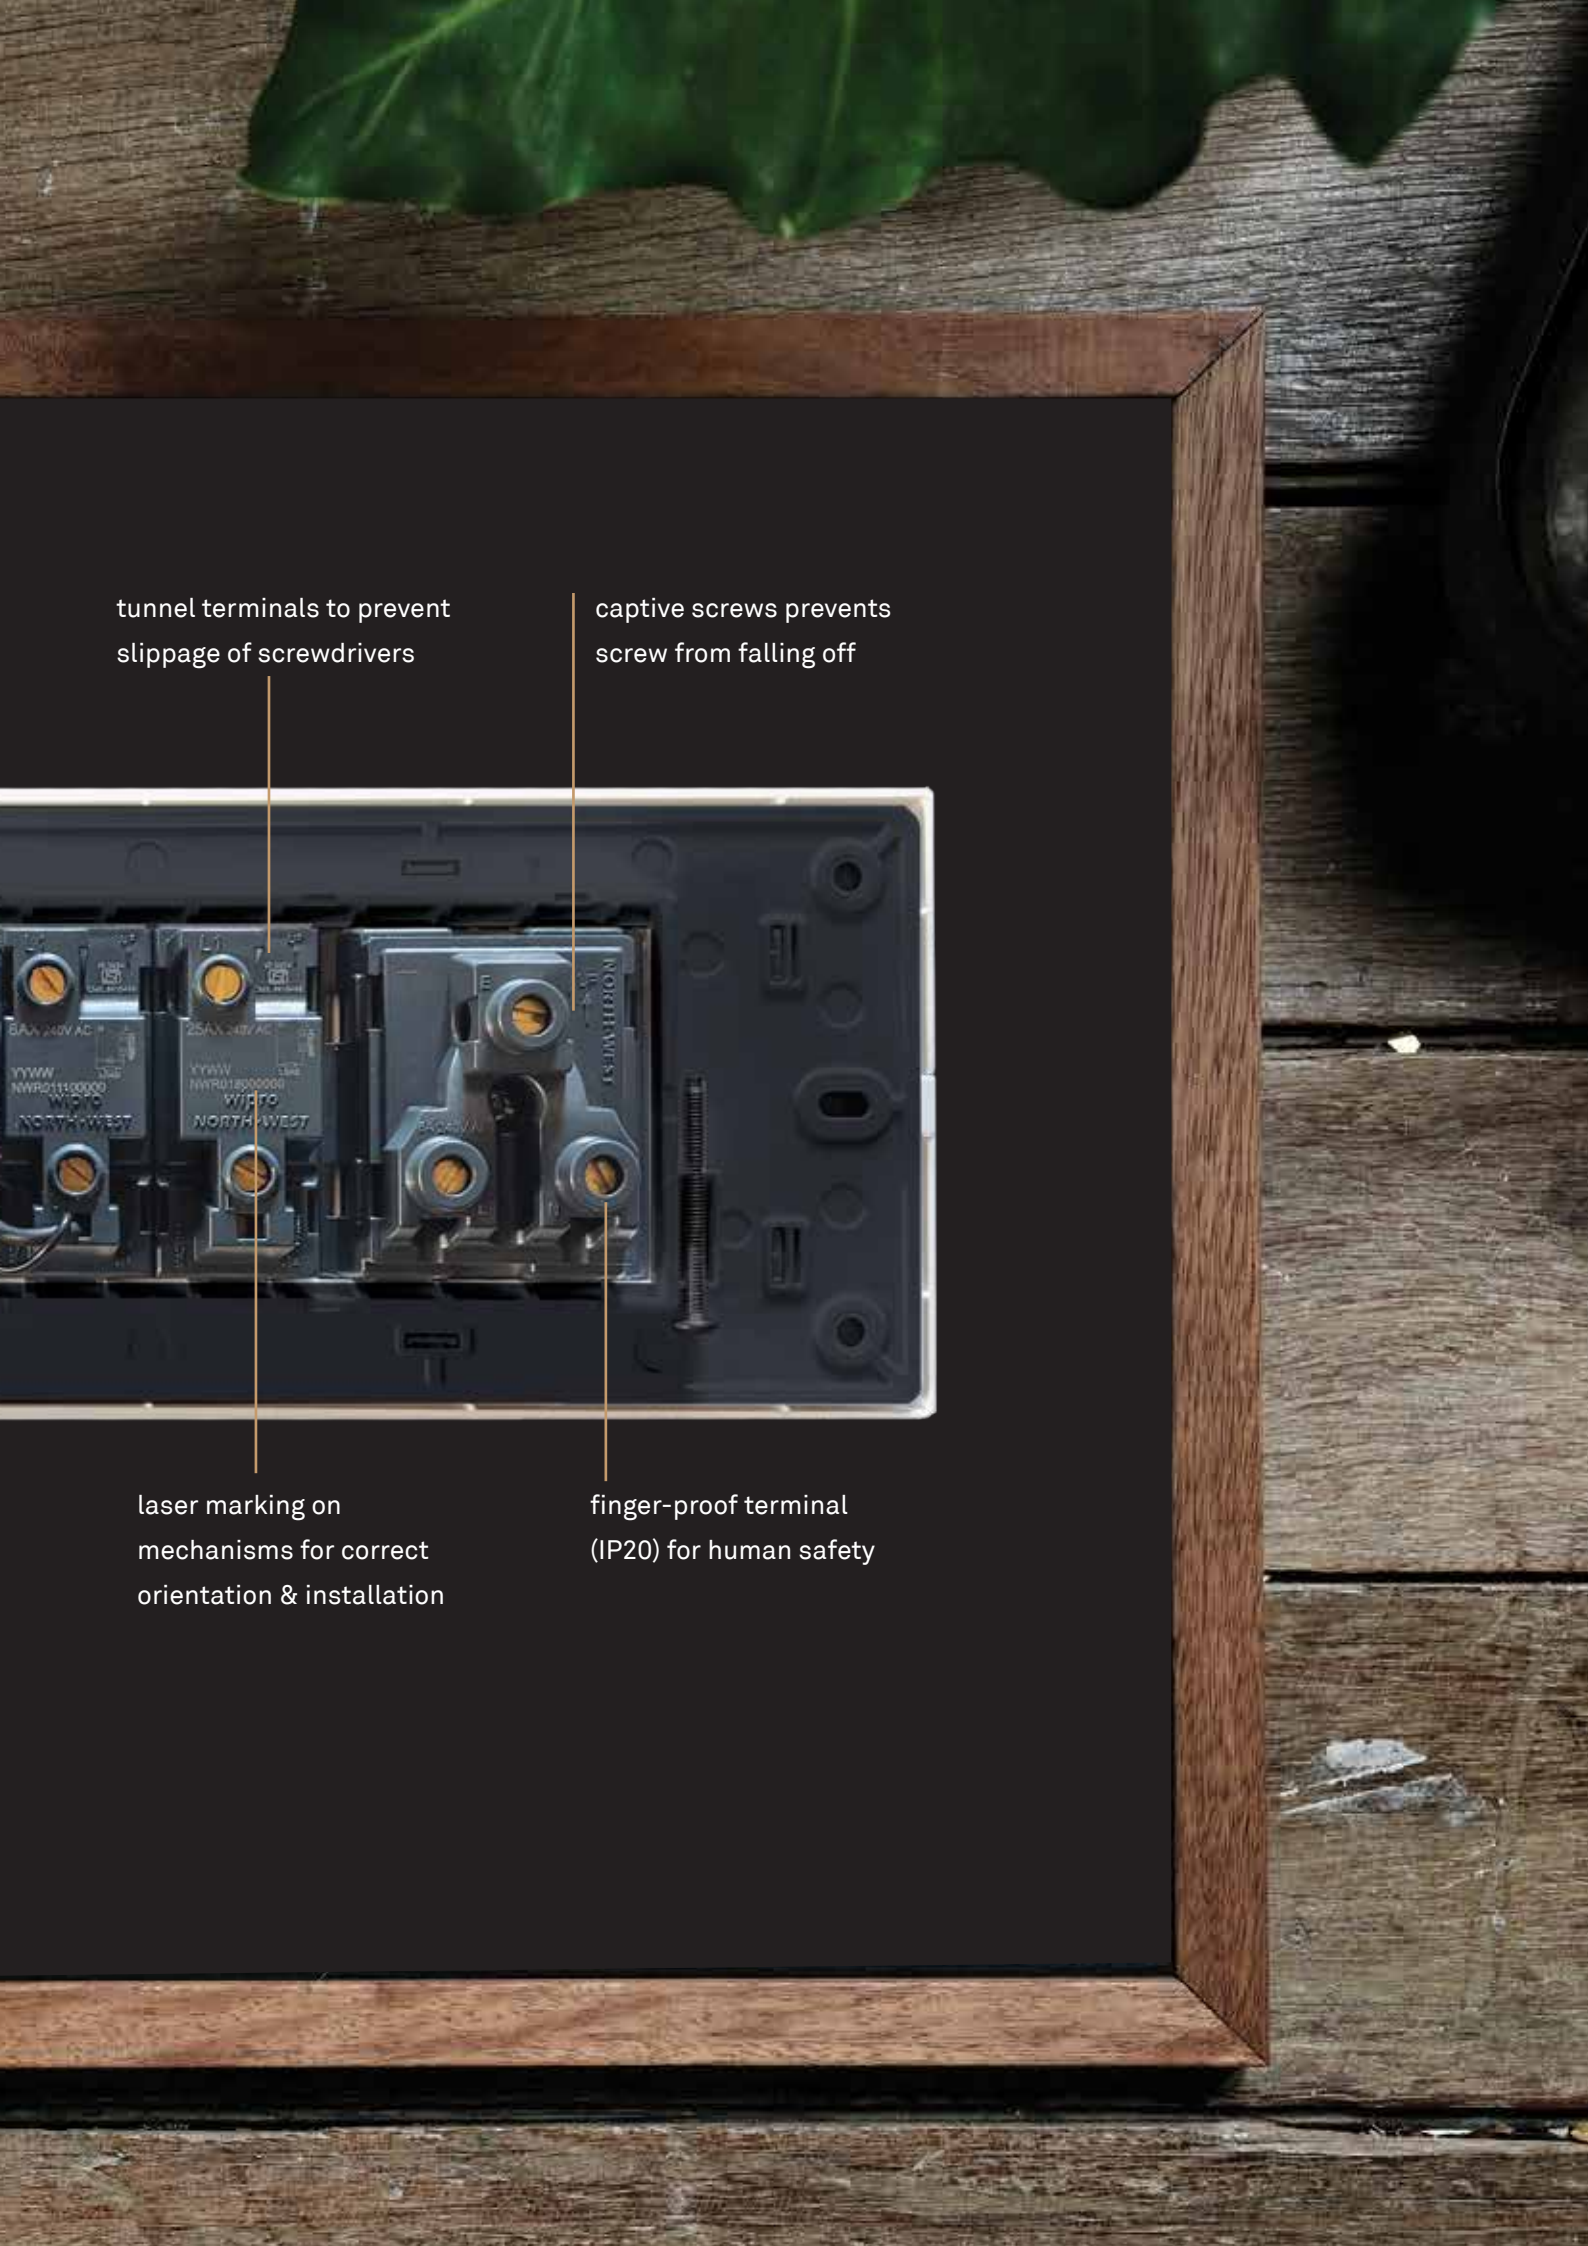

USB port for fast charging

tunnel terminals to prevent
slippage of screwdrivers

captive screws prevents
screw from falling off

laser marking on
mechanisms for correct
orientation & installation

finger-proof terminal
(IP20) for human safety