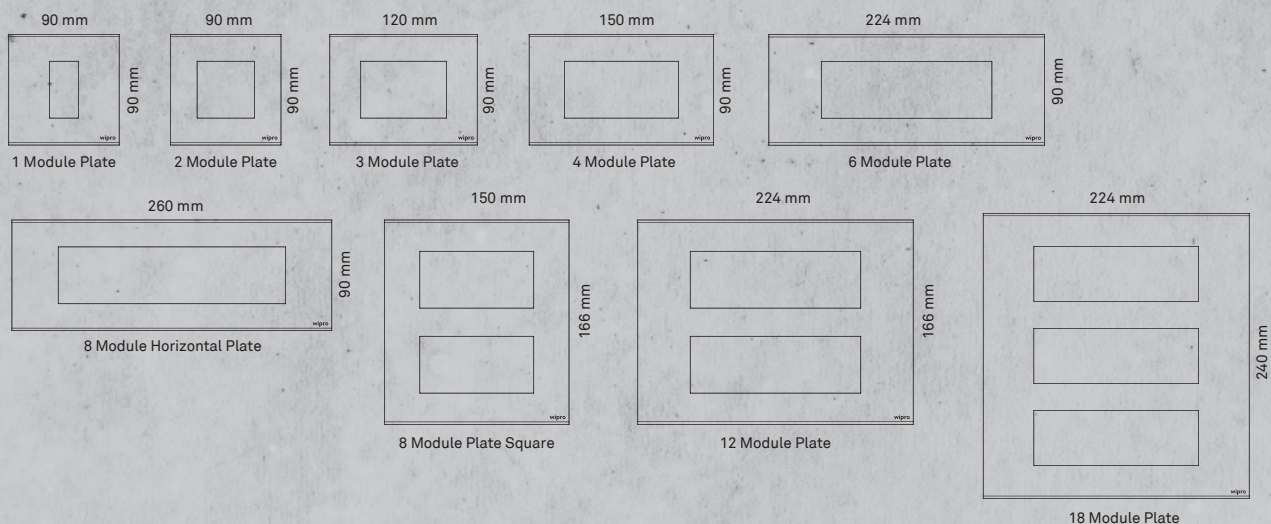

product portfolio

ARTISA SWITCHES

ARTISA FLAT SWITCHES

SOCKETS

FAN REGULATORS | DIMMERS | SAFETY DEVICES

COMMUNICATION | HOSPITALITY

PLATES