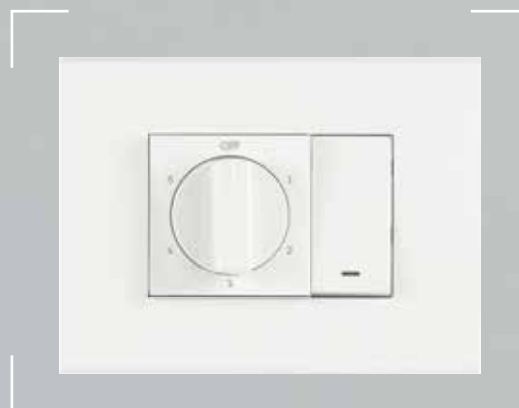

new age design

Artisa Flat

Artisa

Premium flat and non-flat/rocker modular switch options in the same plate

anti-bacterial touch points

ANTIBACTERIAL
TOUCH POINTS

*Applicable on touch points like switch, bell push, fan regulator/dimmer & TT in white colour only