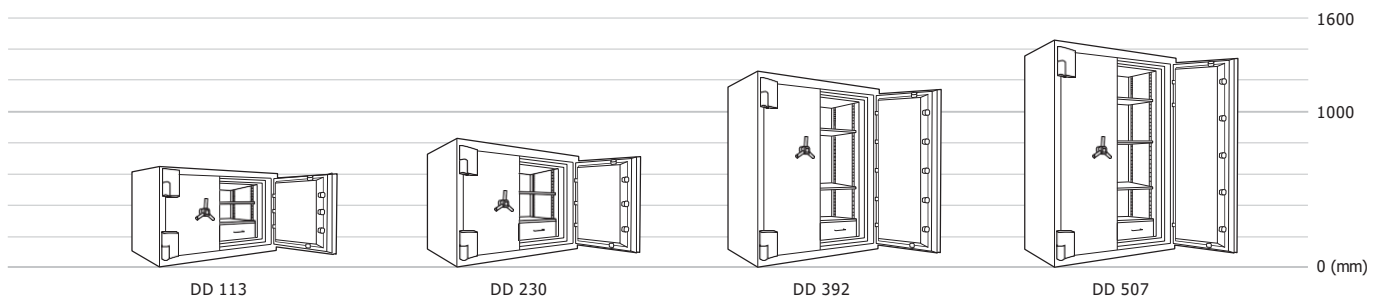

High
protection
against
burglary

HALLMARK SAFES

BURGLARY RESISTANT SAFES

KEY FEATURES

- Burglary resistance as per the European standards EN 1143-1 Grade II & III.
- Customers can select from a wide range of sizes, starting from 116 to 507 litres.
- Available in single and double door options.
- Comes with EN 1300-certified key lock for enhanced protection.
- Monolithic door construction for superior strength.
- Ideal safe to secure jewellery, cash and valuables.

PAN INDIA SERVICE AND INSTALLATION NETWORK

A **GUNNEBO**® BRAND

STEELAGE

HALLMARK SAFES

Model	External Height (mm)	External Width (mm)	External Depth (mm)	Internal Height (mm)	Internal Width (mm)	Internal Depth (mm)	Capacity (litres)	Net Weight (kg)	No. of Drawers	No. of Shelves
116*	718	668	663	550	500	420	116	560	2	1
179	1018	668	663	850	500	420	179	750	2	1
276	1208	668	773	1040	500	530	276	950	2	2
345	1468	668	773	1300	500	530	345	1100	2	2
DD 113*	610	1018	543	443	850	302	113	600	1	1
DD 230	800	1050	700	600	850	450	230	950	2	1
DD 392	1225	1050	700	1025	850	450	392	1250	2	2
DD 507	1525	1050	700	1325	850	450	507	1550	2	3

Standard door is right hung. Gunnebo policy is one of constant improvement. We reserve the right to alter specifications without prior notice.

*Tolerance on weight +/- 10% & Tolerance on dimensions is +/- 5 mm *Non Certified