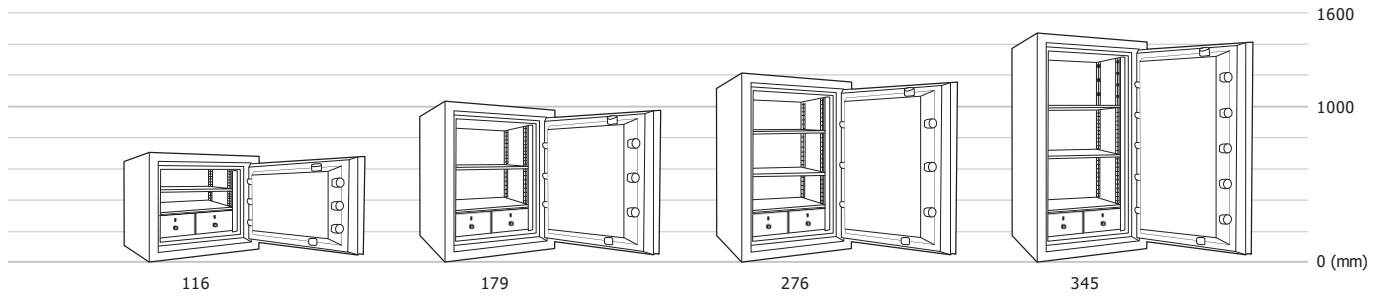

High
protection
against
burglary

HALLMARK SAFES

BURGLARY RESISTANT SAFES

KEY FEATURES

- Burglary resistance as per the European standards EN 1143-1 Grade II & III.
- Customers can select from a wide range of sizes, starting from 116 to 507 litres.
- Available in single and double door options.
- Comes with EN 1300-certified key lock for enhanced protection.
- Monolithic door construction for superior strength.
- Ideal safe to secure jewellery, cash and valuables.

PAN INDIA SERVICE AND INSTALLATION NETWORK

A **GUNNEBO**® BRAND

STEELAGE

HALLMARK SAFES

Model	External Height (mm)	External Width (mm)	External Depth (mm)	Internal Height (mm)	Internal Width (mm)	Internal Depth (mm)	Capacity (litres)	Net Weight (kg)	No. of Drawers	No. of Shelves
116*	718	668	663	550	500	420	116	560	2	1
179	1018	668	663	850	500	420	179	750	2	1
276	1208	668	773	1040	500	530	276	950	2	2
345	1468	668	773	1300	500	530	345	1100	2	2
DD 113*	610	1018	543	443	850	302	113	600	1	1
DD 230	800	1050	700	600	850	450	230	950	2	1
DD 392	1225	1050	700	1025	850	450	392	1250	2	2
DD 507	1525	1050	700	1325	850	450	507	1550	2	3

Standard door is right hung. Gunnebo policy is one of constant improvement. We reserve the right to alter specifications without prior notice.

*Tolerance on weight +/- 10% & Tolerance on dimensions is +/- 5 mm *Non Certified